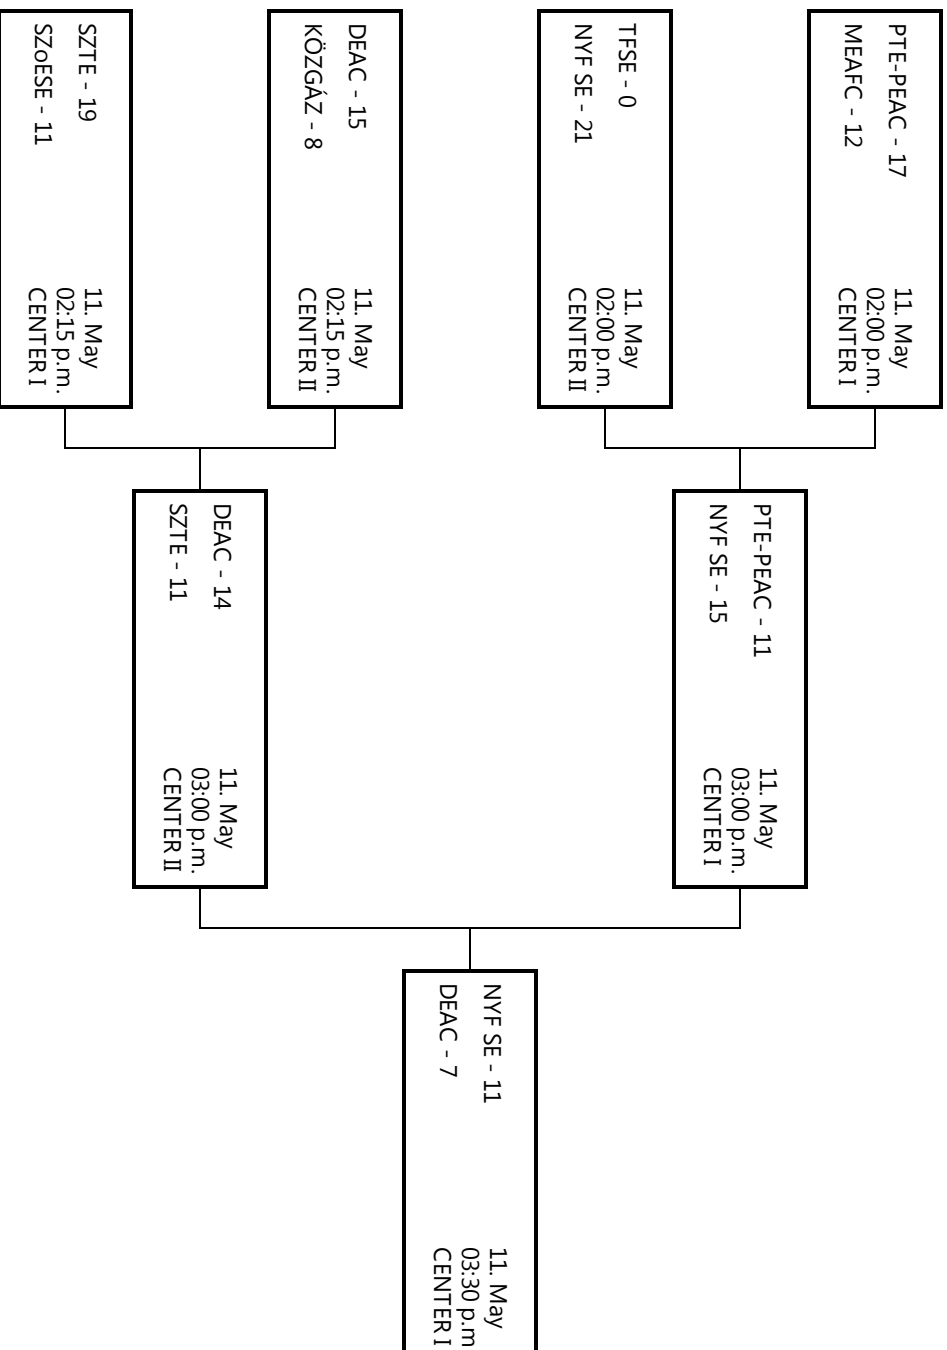

DECATHLON B33 TOUR 2014 Szombathely

Sunday May 11 - Sunday May 11
<http://www.b33.hu>

Pool Standings: STUDENT WOMEN

		Pool B			Games					
Rank		DEAC	TFSE	NKE SE	P	W	W %	Pts Avg	Pts	
1	DEAC		14 - 12	15 - 9	2	2	100	14.5	29	
2	TFSE	12 - 14		11 - 9	2	1	50	11.5	23	
3	NKE SE	9 - 15	9 - 11		2	0	0	9.0	18	

DECATHLON B33 TOUR 2014 Szombathely

Sunday May 11 - Sunday May 11
<http://www.b33.hu>

Pool Standings: STUDENT WOMEN

		Pool C				Games					
Rank		SZTE	NYF SE	MEAFC	UNI Győr	P	W	W %	Pts Avg	Pts	
1	SZTE		14 - 5	16 - 9	21 - 5	3	3	100	17.0	51	
2	NYF SE	5 - 14		16 - 10	19 - 8	3	2	67	13.3	40	
3	MEAFC	9 - 16	10 - 16		11 - 9	3	1	33	10.0	30	
4	UNI Győr	5 - 21	8 - 19	9 - 11		3	0	0	7.3	22	

DECATHLON B33 TOUR 2014 Szombathely

Sunday May 11 - Sunday May 11
<http://www.b33.hu>

Brackets: STUDENT WOMEN

Last 8

Semi Final

Final

Final Standings: STUDENT WOMEN

Teams: 1 - 10